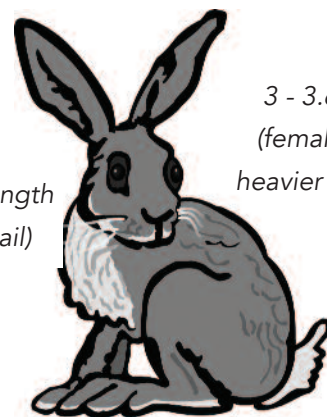

Hare or Rabbit?

- Hares live above ground in flattened vegetation called a form, rabbits live below ground in a series of burrows which make up a warren.
- Adult hares are about twice the size of a rabbit.
- Hares are born with their eyes open and covered in fur while rabbits are born naked with eyes shut.
- Rabbits are social and like to live in groups whereas hares only usually meet up to breed.

What is a lagomorph?

Both hares and rabbits belong to a family called lagomorphs. Although they have long front teeth like rats and mice they are not classed as rodents because they have a second set of these incisors which sets them apart and places them in a different species set.

What do Hares eat?

Hares like to eat certain types of grass and vegetation but it varies according to where they are living and also the time of year. They mainly eat grass but also heather and sedges where they're available.

Did you know?

Female hares are called Jills and male hares are called Jacks.

The females are slightly larger than the males.

approx 60cm in length
(including 7cm tail)

3 - 3.6kg in weight
(females are slightly heavier than the males)