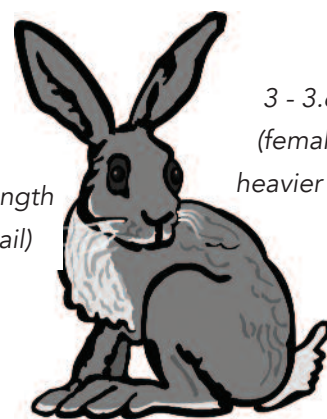

## Hare or Rabbit?

- Hares live above ground in flattened vegetation called a form, rabbits live below ground in a series of burrows which make up a warren.
- Adult hares are about twice the size of a rabbit.
- Hares are born with their eyes open and covered in fur while rabbits are born naked with eyes shut.
- Rabbits are social and like to live in groups whereas hares only usually meet up to breed.

## What is a lagomorph?

Both hares and rabbits belong to a family called lagomorphs. Although they have long front teeth like rats and mice they are not classed as rodents because they have a second set of these incisors which sets them apart and places them in a different species set.

## What do Hares eat?

Hares like to eat certain types of grass and vegetation but it varies according to where they are living and also the time of year. They mainly eat grass but also heather and sedges where they're available.

## Did you know?

Female hares are called Jills and male hares are called Jacks.

The females are slightly larger than the males.

approx 60cm in length  
(including 7cm tail)

3 - 3.6kg in weight  
(females are slightly heavier than the males)